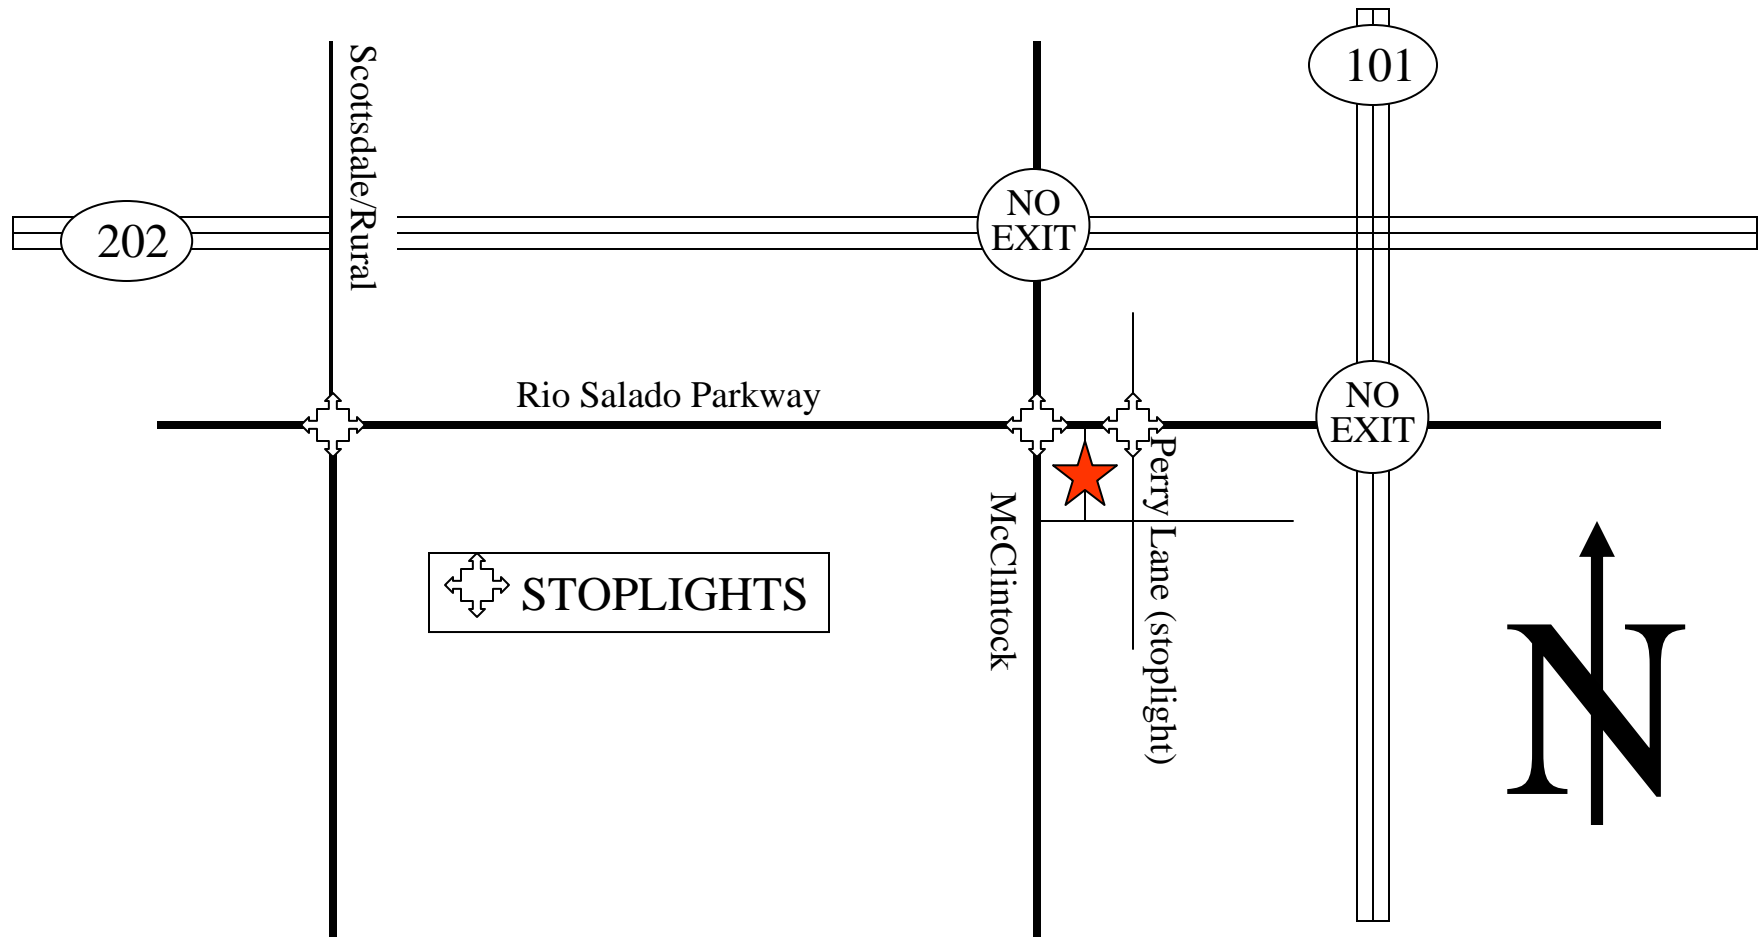

# Earth Friendly Building Materials, LLC

★ 205 S. Industrial Drive, Tempe, AZ 85281

From (202) exit on Scottsdale/Rural (south) to Rio Salado Pkwy (east)  
1st street past McClintock is Industrial Dr.(south)

EFBM is located at south end of building